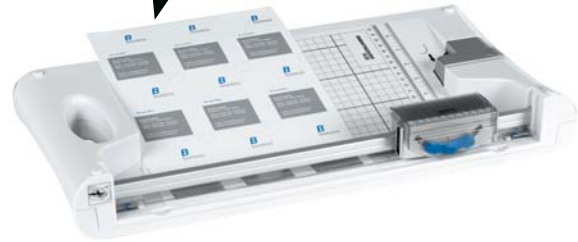

Rotary on the other!

Technical Information

Max. Sheet Size 8.5" x 11" or A4

Cutting Capacity:

- Trim (Straight) 5 sheets 20-lb. bond (75 gsm)
- Wave 3 sheets 20-lb. bond (75 gsm)
- Perforate 3 sheets 20-lb. bond (75 gsm)
- Guillotine 10 sheets 20-lb. bond (75 gsm)
  3 sheets 70-lb. bond (265 gsm)
- Corner Cutter 3 sheets 20-lb. bond (75 gsm)

Net Weight 5.2 lbs.

Dimensions 20.3" x 11.2" x 2.3"

Box Weight 6 lbs.

Box Dimensions 21.5" x 12.5" x 4"

Master Pack Qty. 4 each

Master Pack Weight 26.5 lbs.

Master Dimensions 21.9" x 16.7" x 13"

UPC Code 0-11991-00020-7

Retail Price

251 Wedcor Ave. • Wabash, IN. 46992
Ph: 800•225•5644 - Fax: 260•563•4575
www.martinyale.com