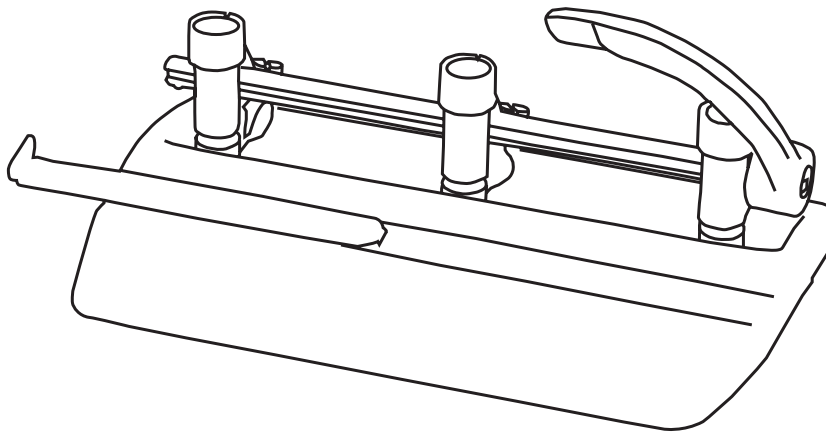

MASTER[®]
A MARTIN YALE BRAND

Adjustable 32-Sheet 3-Hole Punches

Model 5000 series

- Lever handle provides easier punching
- Punches through up to 32 sheets of 20 lb bond paper
- Adjustable punch heads for convenient 2 or 3-hole punching
- Accepts 2-7 punch heads
- Adjustable ruled paper guide
- Large capacity paper chip pan
- Non-skid rubber feet
- Heavy-gauge steel construction

251 Wedcor Ave. • Wabash, IN. 46992
Ph: 800•225•5644 - Fax: 260•563•4575
www.martinyale.com

Adjustable 32-Sheet 3-Hole Punches

Model 5325B

Dimensions* 11 1/8" x 6 5/8" x 6 3/4"

Weight* 4.6 lbs

UPC Code 0-15086-10940-0

Retail Price

Model 5335B

Dimensions* 11 1/8" x 6 5/8" x 6 3/4"

Weight* 3.15 lbs

UPC Code 0-15086-20400-6

Retail Price

Model 5340B

Dimensions* 11 1/8" x 6 5/8" x 6 3/4"

Weight* 4.6 lbs

UPC Code 0-15086-20390-0

Retail Price

Punch Heads

For Model	Model	Dimensions
5325B	5025B	9/32"
5335B	5035B	11/32"
5340B	5040B	13/32"