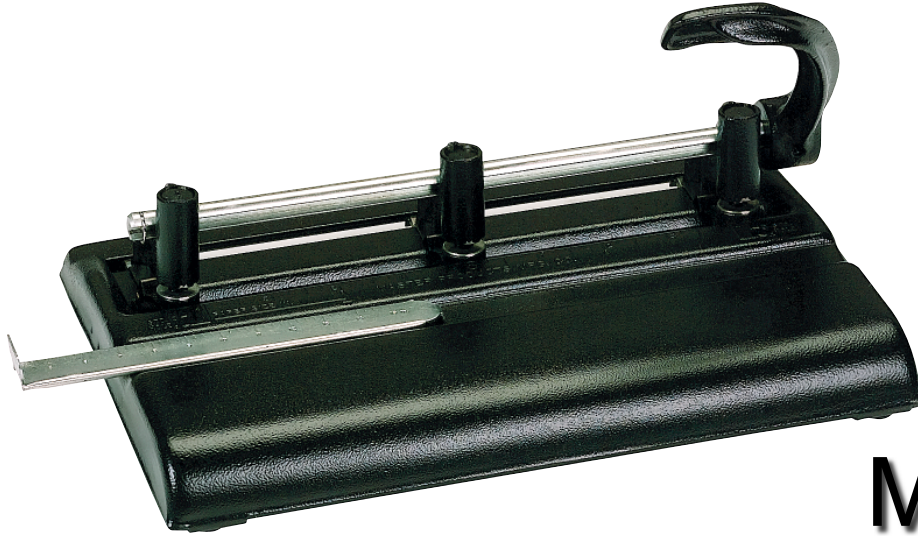

# Adjustable 24 Sheet 3-Hole Punch

## Model 325B

Dimensions\* 11" x 7.25" x 7"

Weight\* 4 lbs.

UPC Code 0-15086-10920-2

Retail Price

- Lever handle provides easier punching
- Punches through up to 24 sheets of 20 lb bond paper
- Adjustable punch heads for 2 or 3-hole punching
- Accepts 2-7 punch heads
- Punch head diameter 9/32"
- Adjustable ruled paper guide ensures exact centering
- Large capacity paper chip pan
- Non-skid feet
- Heavy-gauge steel construction
- Replacement punch head 2525B - \$16.20