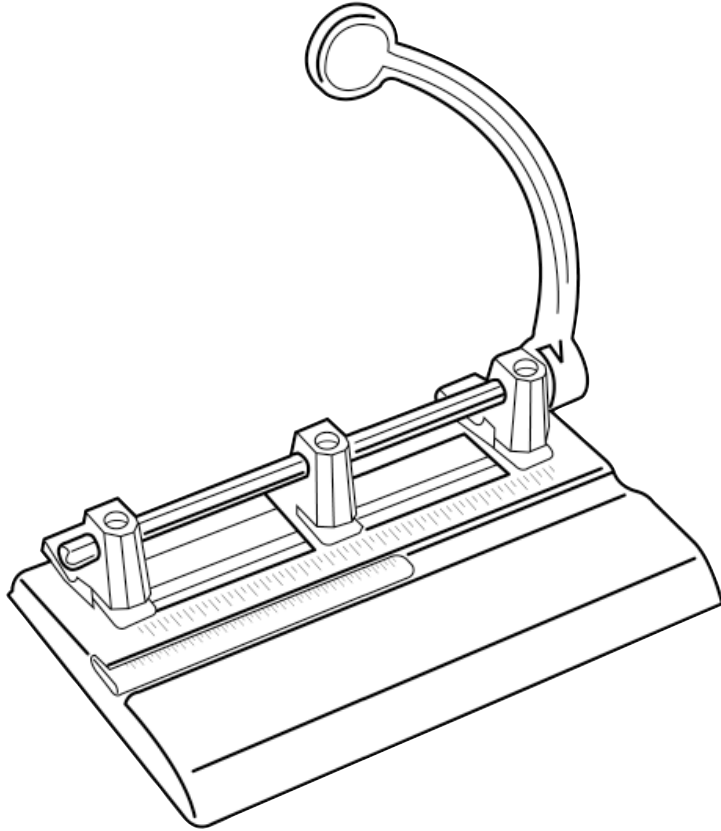

MASTER[®]
A MARTIN YALE BRAND

40 Sheet 3-Hole Punches w/ Power Handle

Model 1300 Series

- Power handle provides more leverage for easier punching
- Punches through up to 40 sheets of 20 lb bond paper
- Adjustable punch heads for convenient 2 or 3-hole punching
- Accepts 2-7 punch heads
- Margin depth guides adjust for custom punching needs
- Adjustable ruled paper guide
- Large capacity paper chip pan
- Non-skid rubber feet

40 Sheet 3-Hole Punches w/ Power Handle

Model 1325PB

Dimensions* 10 7/8w x 7 1/2d x 11 1/8h

Weight* 5 lbs 6.6 oz

UPC Code 0-15086-10960-8

Retail Price

Model 1335PB

Dimensions* 10 7/8w x 7 1/2d x 11 1/8h

Weight* 5 lbs 6.8 oz

UPC Code 0-15086-20410-5

Retail Price

Punch Heads

For Model	Model	Dimensions*
1325PB	1025B	9/32"
1335PB	1035B	11/32"
1340PB	1040B	13/32"

Model 1340PB

Dimensions* 10 7/8w x 7 1/2d x 11 1/8h